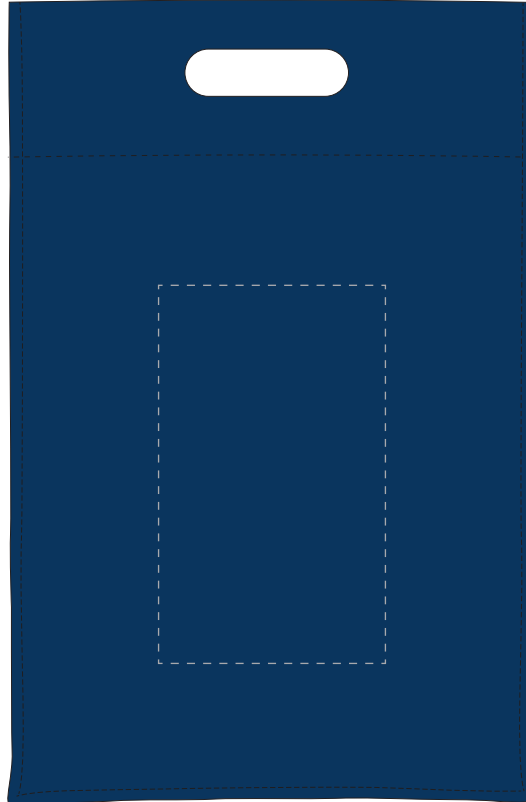

Your Ref:	Quantity:	Product Code: QB0523
Our Ref:	Version: 1	Product Colour: NAVY BLUE

PRINTING CONCERNS:

We stock this item in the following colours

**PANTONE REFERENCE(S)**
 Full colour printing

ARTWORK SCALE 25%

Product Image for visualisation
- colours may vary

The dashed line is to demonstrate print area and will not appear on your printed item

PLEASE NOTE:

- All colours including print and product are for visual purposes only and should not be regarded as the actual colour of the product and print.
- Some products may vary from batch to batch and may differ from previous orders.
- The colour and texture of a product can also have an effect on the final print colour.
- By approving this order we accept that you understand these terms.

To proceed, please approve visual via the online system.

ARTWORK SCALE 100%
Max print area: 120mm x 200mm